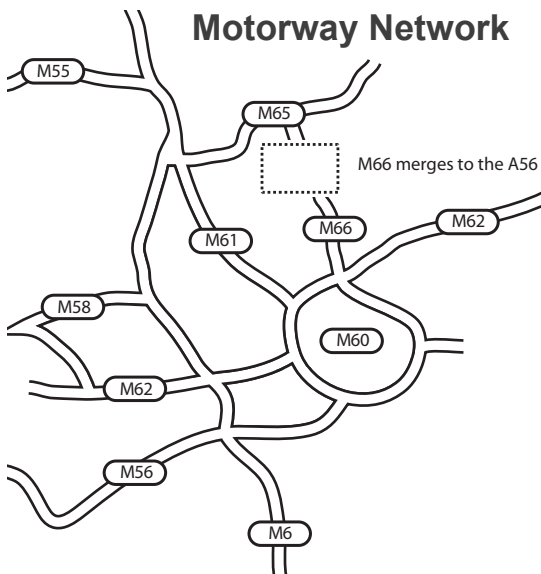

how to find us

KINGSWAY SITE

Directions from the South

- From M60/M62 junction 18 take M66 north towards Bury
- Travelling up the M66 for approx. 10 – 15 mins past Bury and Ramsbottom, the M66 becomes the A56 dual carriageway
- Take the exit marked M65 Blackburn/Burnley
- Pass Solomon head office on your left and take the next exit sign posted A6177 Darwen
- Left at the bottom of the slip road.
- Left in approx. 400metres after the Holden Arms pub.
- Kingsway is your next left and Solomon is at the end of the site.

Directions from the North

- From junction 5 of the M65 take the road signposted Haslingden (A6177)
- Follow this road for approx 5 - 10 mins over the hills and descend.
- On the descent pass one pub on your right side, the 'Duke of Wellington' and then take the right turn in front of a second pub the 'Holden Arms'
- Kingsway is your next left and Solomon is at the end of the site.