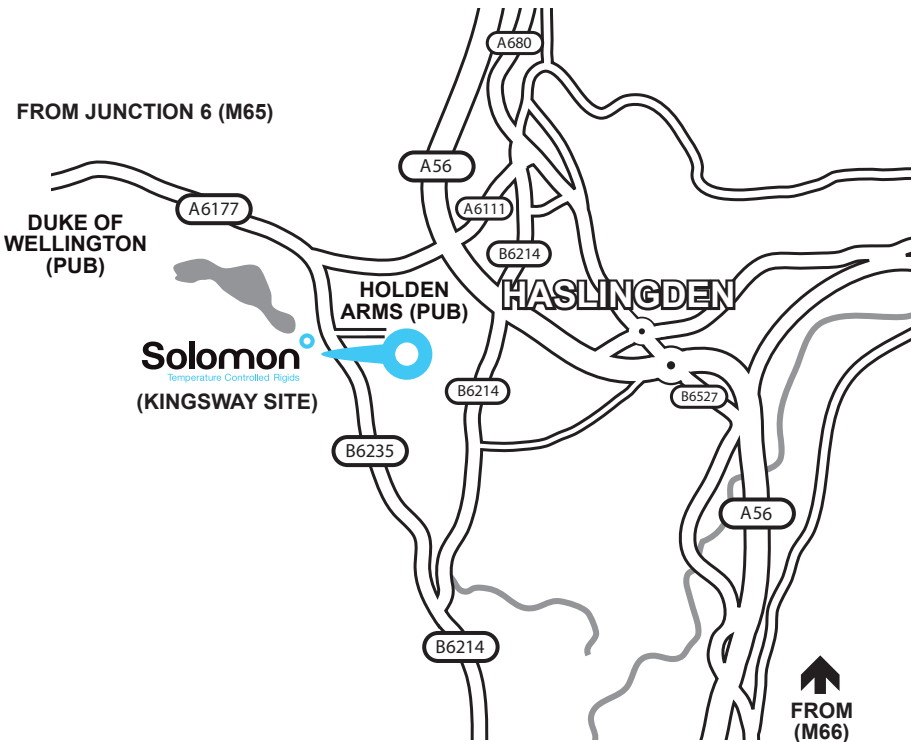

how to find us

KINGSWAY SITE

Directions from the South

- From M60/M62 junction 18 take M66 north towards Bury
- Travelling up the M66 for approx. 10 – 15 mins past Bury and Ramsbottom, the M66 becomes the A56 dual carriageway
- Take the exit marked M65 Blackburn/Burnley
- Pass Solomon head office on your left and take the next exit sign posted A6177 Darwen
- Left at the bottom of the slip road.
- Left in approx. 400metres after the Holden Arms pub.
- Kingsway is your next left and Solomon is at the end of the site.

Directions from the North

- From junction 5 of the M65 take the road signposted Haslingden (A6177)
- Follow this road for approx 5 - 10 mins over the hills and descend.
- On the descent pass one pub on your right side, the 'Duke of Wellington' and then take the right turn in front of a second pub the 'Holden Arms'
- Kingsway is your next left and Solomon is at the end of the site.