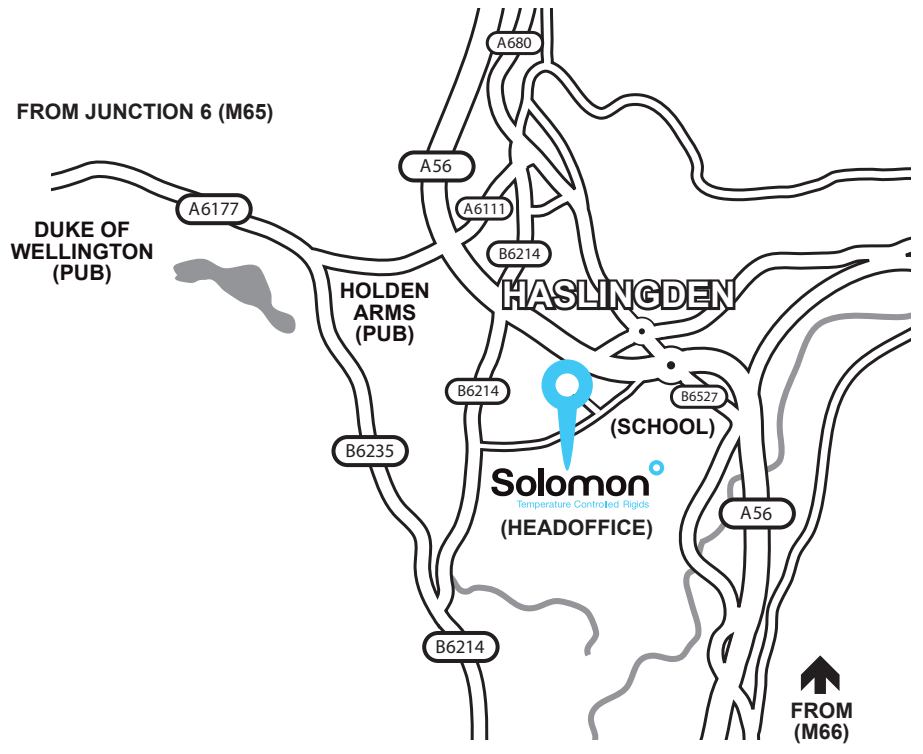

how to find us

HEAD OFFICE

Directions from the South

- From M60/M62 junction 18 take M66 north towards Bury
- Travelling up the M66 for approx. 10 – 15 mins past Bury & Ramsbottom, the M66 becomes the A56 dual carriageway
- Take the exit marked M65 Blackburn/Burnley & immediately on the slip road bear left for the exit Haslingden
- At the roundabout, take the second exit & bear left (signposted Helmshore textile museums)
- Knowsley Road Industrial Estate is 200 metres on the right. Solomon is situated at the end of the estate.

Directions from the North

- From junction 5 of the M65 take the road signposted Haslingden (A6177)
- Follow this road for approx 5- 10 mins over the hills & descend.
- On the descent pass two pubs on your right side, the 'Duke of Wellington' first and then the 'Holden Arms' second.
- After another 400 metres turn right under the dual carriageway and join the A56 towards Manchester.
- Once joined the A56 take the immediate exit. (Todmorden A681)
- Third exit at the roundabout
- Third exit at the large roundabout and bear left (signposted Helmshore Textile Museums.)
- Knowsley Road Industrial Estate is 200 metres on the right. Solomon is situated at the end of the estate.