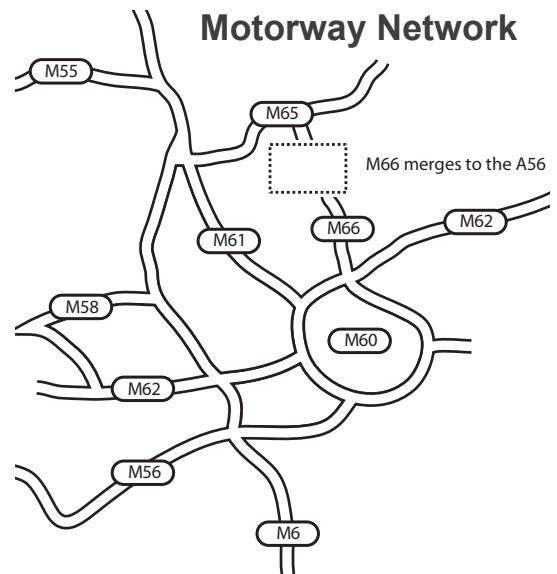

how to find us

HEAD OFFICE

Directions from the South

- From M60/M62 junction 18 take M66 north towards Bury
- Travelling up the M66 for approx. 10 – 15 mins past Bury & Ramsbottom, the M66 becomes the A56 dual carriageway
- Take the exit marked M65 Blackburn/Burnley & immediately on the slip road bear left for the exit Haslingden
- At the roundabout, take the second exit & bear left (signposted Helmshore textile museums)
- Knowsley Road Industrial Estate is 200 metres on the right. Solomon is situated at the end of the estate.

Directions from the North

- From junction 5 of the M65 take the road signposted Haslingden (A6177)
- Follow this road for approx 5- 10 mins over the hills & descend.
- On the descent pass two pubs on your right side, the 'Duke of Wellington' first and then the 'Holden Arms' second.
- After another 400 metres turn right under the dual carriageway and join the A56 towards Manchester.
- Once joined the A56 take the immediate exit. (Todmorden A681)
- Third exit at the roundabout
- Third exit at the large roundabout and bear left (signposted Helmshore Textile Museums.)
- Knowsley Road Industrial Estate is 200 metres on the right. Solomon is situated at the end of the estate.